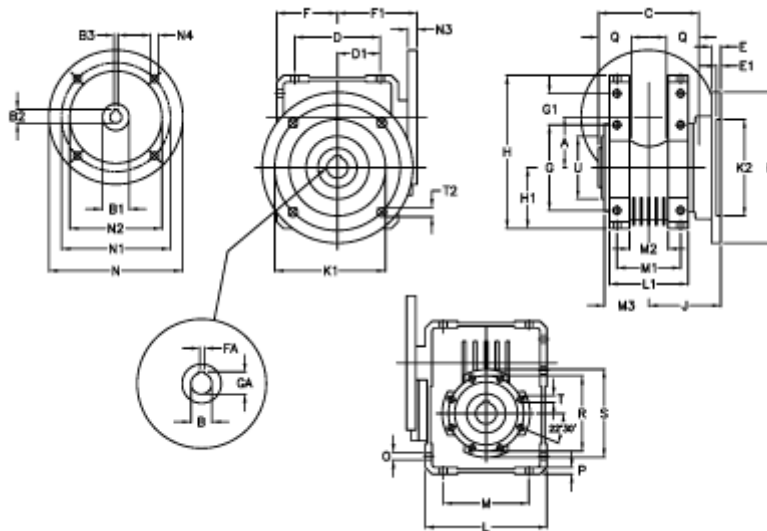

Article number: 392207500754516

Description: Worm Gear with Torque Limiter  
W75 L1-UFC-7-P112B5

## Measures

A = 75.00	E = 12	H = 220.5	M = 126	N4 = 12,5	U = 90
B = 30	E1 = 5	H1 = 87.0	M1 = 82	O = 10.5	
B1 E7 = 28	F = 87	J = 85.0	M2 = 44	P = 9	
B2 = 31.3	F1 = 120	K = 200	M3 = 58.5	Q = 40	
B3 H9 = 8	FA = 8	K1 = 165	N = 250	R = 110	
C = 127	G = 126	K2 = 130	N1 = 215	S = 125	
D = 109.5	G1 = 46.5	L = 174	N2 = 180	T = M8x14	
D1 = 46.5	GA = 33.3	L1 = 104	N3 = 13.0	T2 = 12.5	